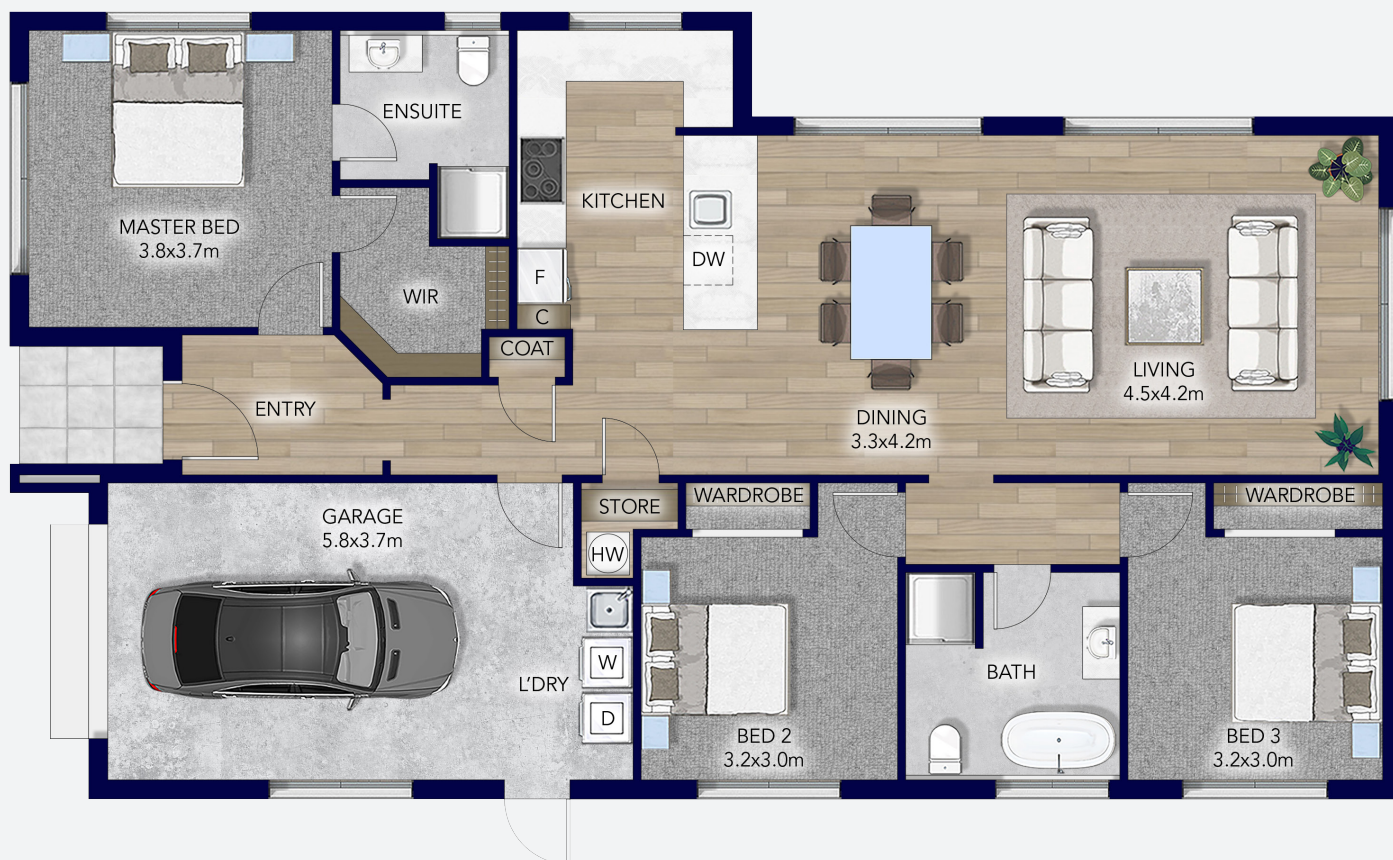

Platinum
Homes

Plan

Montreal

1

3

2

2

1

The Future of Living Better

Our Montreal plan at 153 sqm is the most compact design in the new range. This three-bedroom home seamlessly connects indoor and outdoor living with multiple slider doors, creating a modern, harmonious space. Our high-performance homes aren't just about living well; they're also designed to be more comfortable, healthier for their occupants and more environmentally friendly.

FLOOR	153sqm
LENGTH	17.4m
WIDTH	9.8m

CONTACT US

0508 752 846

platinumhomes.co.nz/the-future-of-living

Dimensions, images and floorplan are indicative only.
Floorplan © 2024 Platinum Homes NZ Ltd.