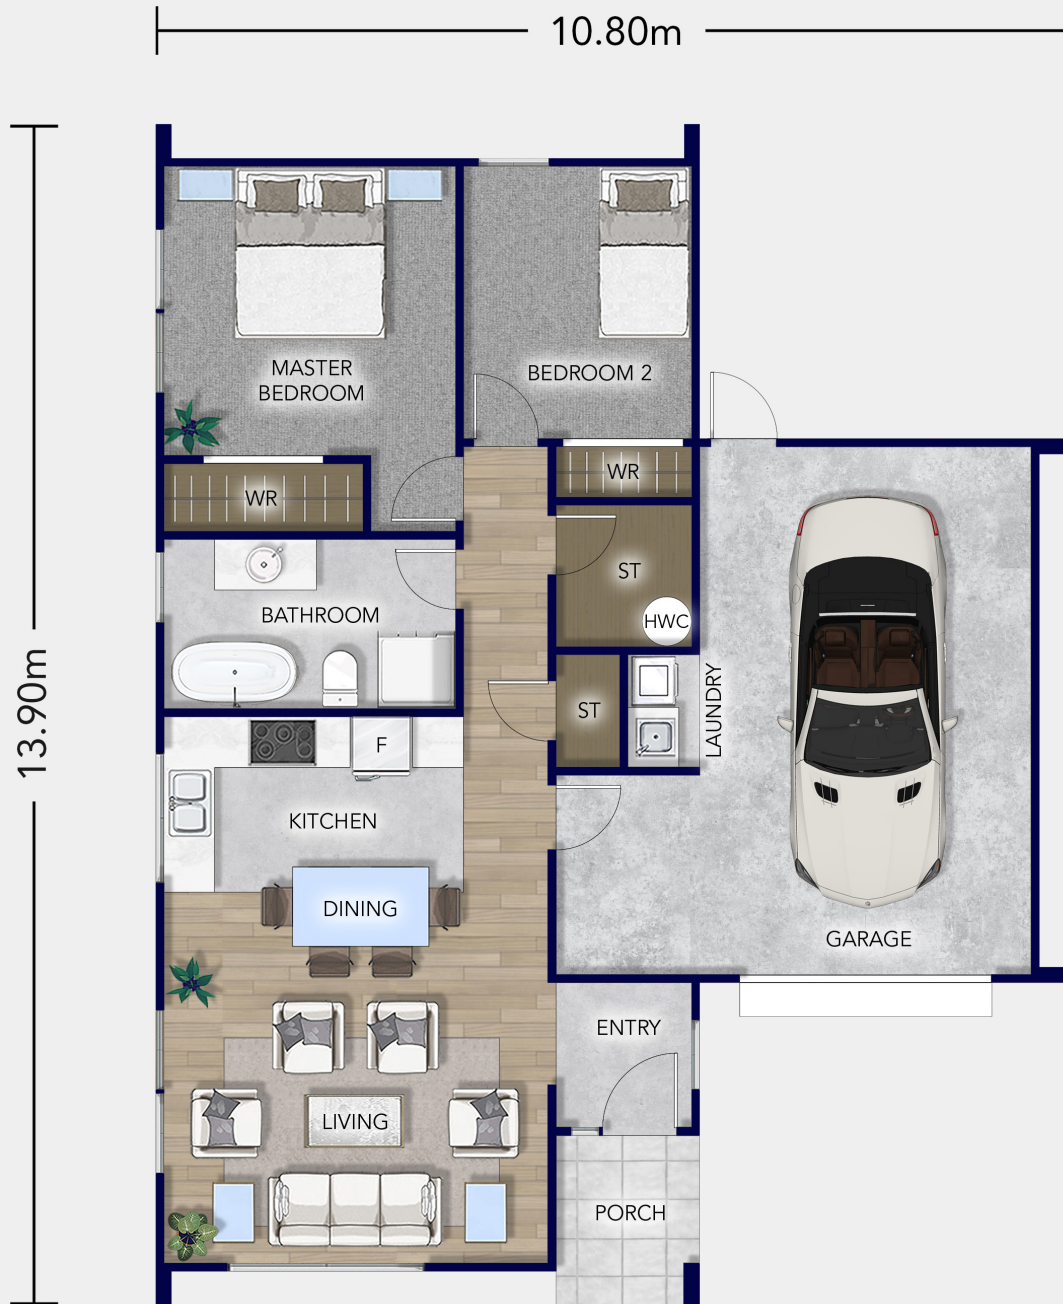

Floorplan Karatia

The urban style Karatia is compact in size at 109sqm but features impressive design qualities including raked ceilings and large gable windows. With two bedrooms, open plan living and separate laundry, this stylish home is perfect for a professional couple or young family.

 **Platinum
Homes**
Everything You Call Home

Floorplan Karatia

Total Floor (m2) 109

1

2

1

1

1